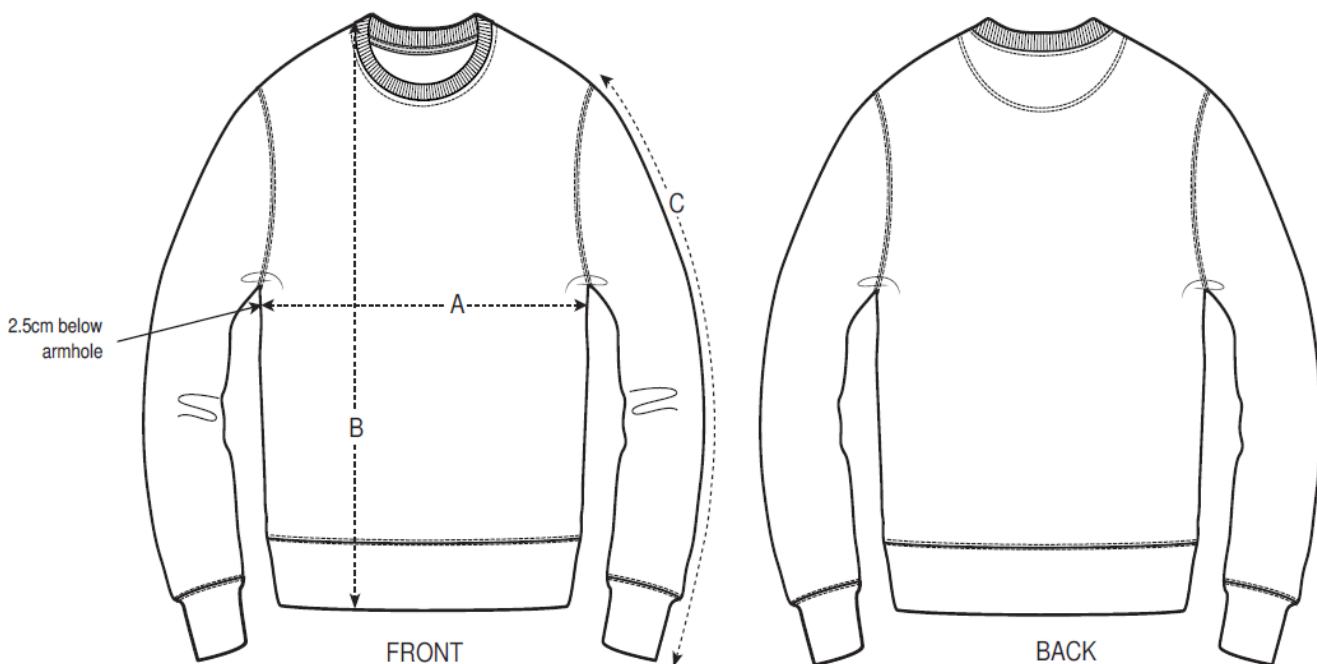

Le sweat-shirt col rond iconique unisexe

Molleton brossé

85% coton biologique filé et peigné, 15% polyester recyclé

SIZES	XXS	XS	S	M	L	XL	XXL	XXXL	XXXXL
A Half Chest	45.5	48	50.5	53	56	59	62	65	70
B Body Length	63	65	68	72	74	76	78	80	82
C Sleeve Length	61	62	64.5	66	67.5	69	70.5	70.5	70.5